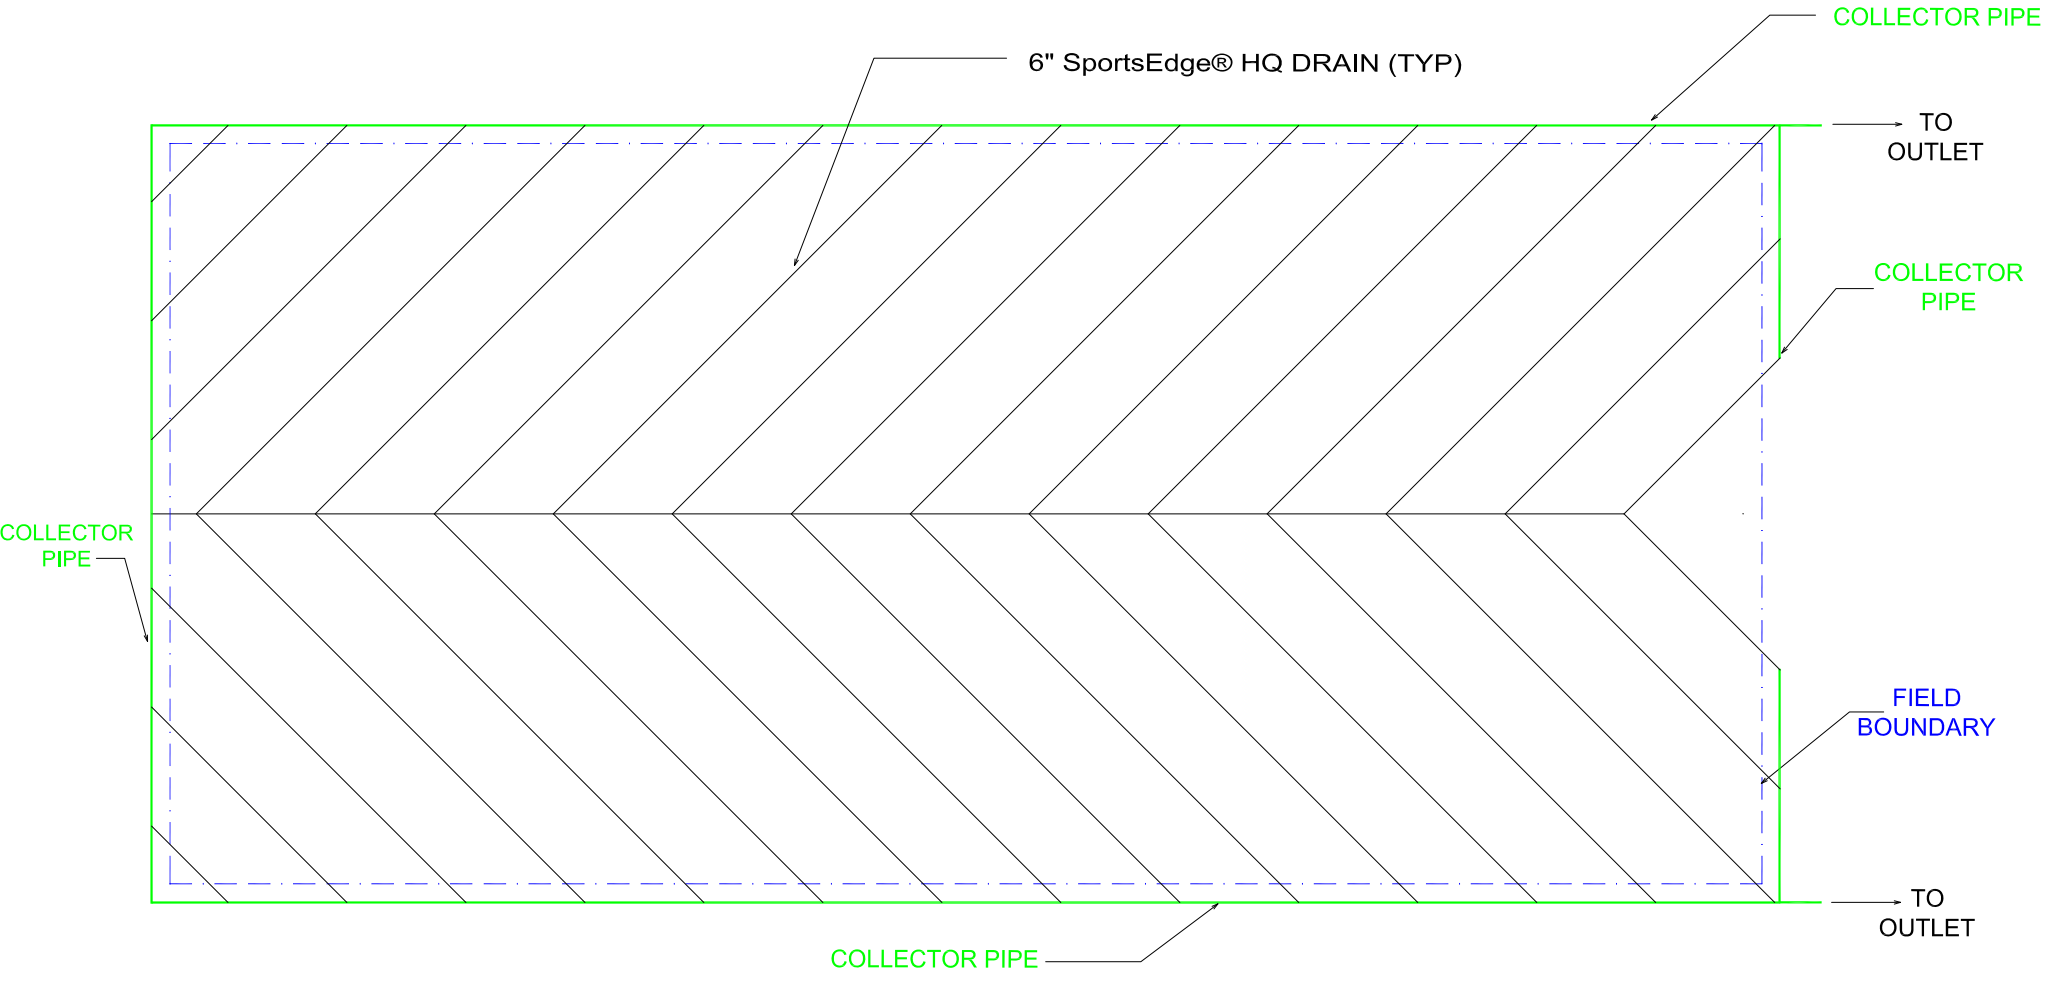

TYPICAL DRAINAGE LAYOUT FOR SportsEdge® HQ

TYPICAL ATHLETIC FIELD INSTALLATION