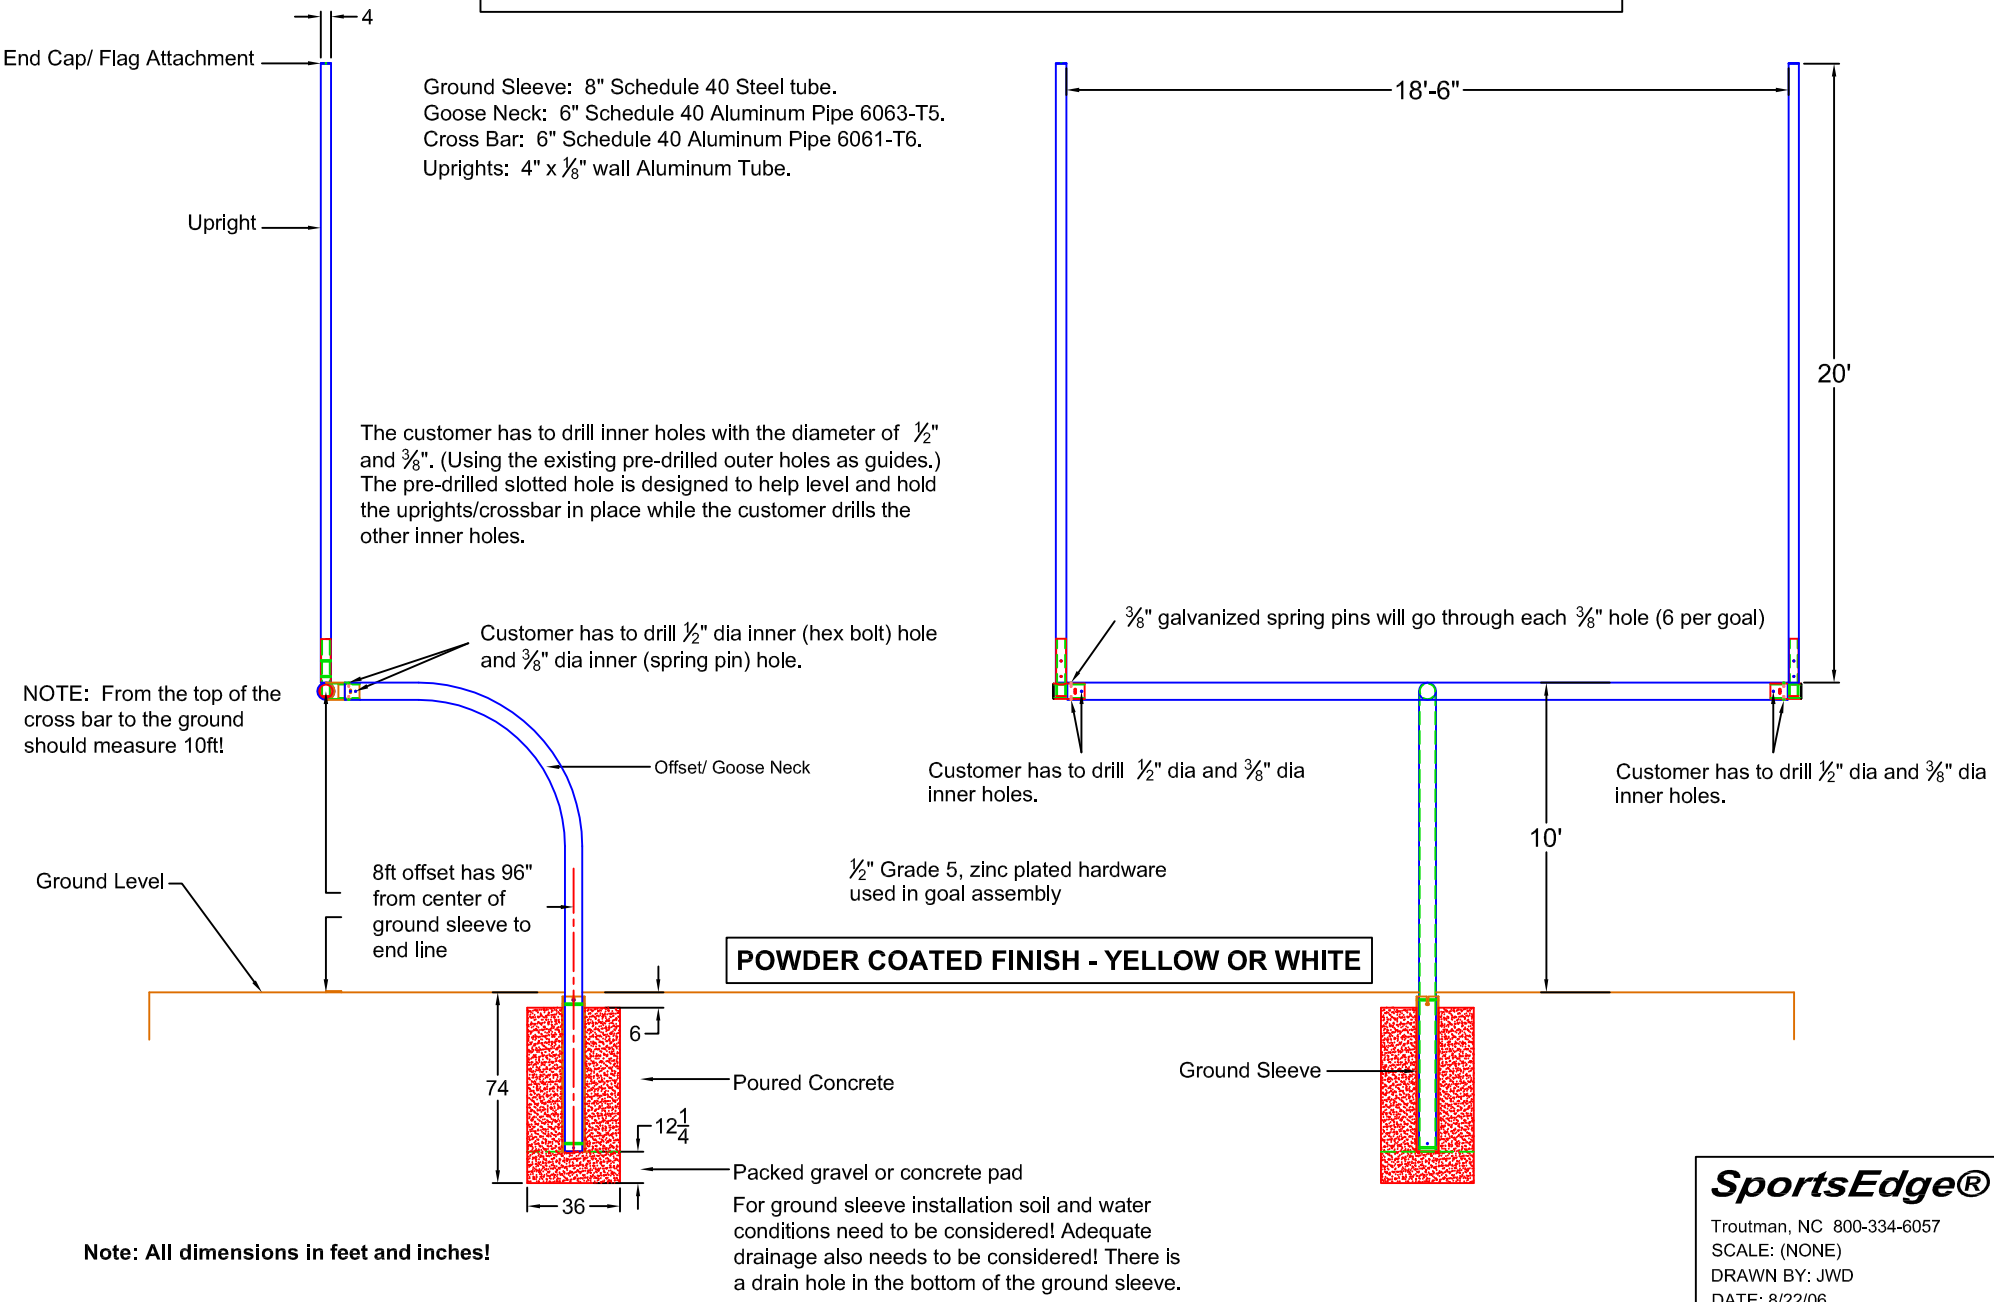

MODEL # SEF315 COLLEGE 8 FT OFFSET FOOTBALL GOAL

Note: All dimensions in feet and inches!

SportsEdge®
 Troutman, NC 800-334-6057
 SCALE: (NONE)
 DRAWN BY: JWD
 DATE: 8/22/06