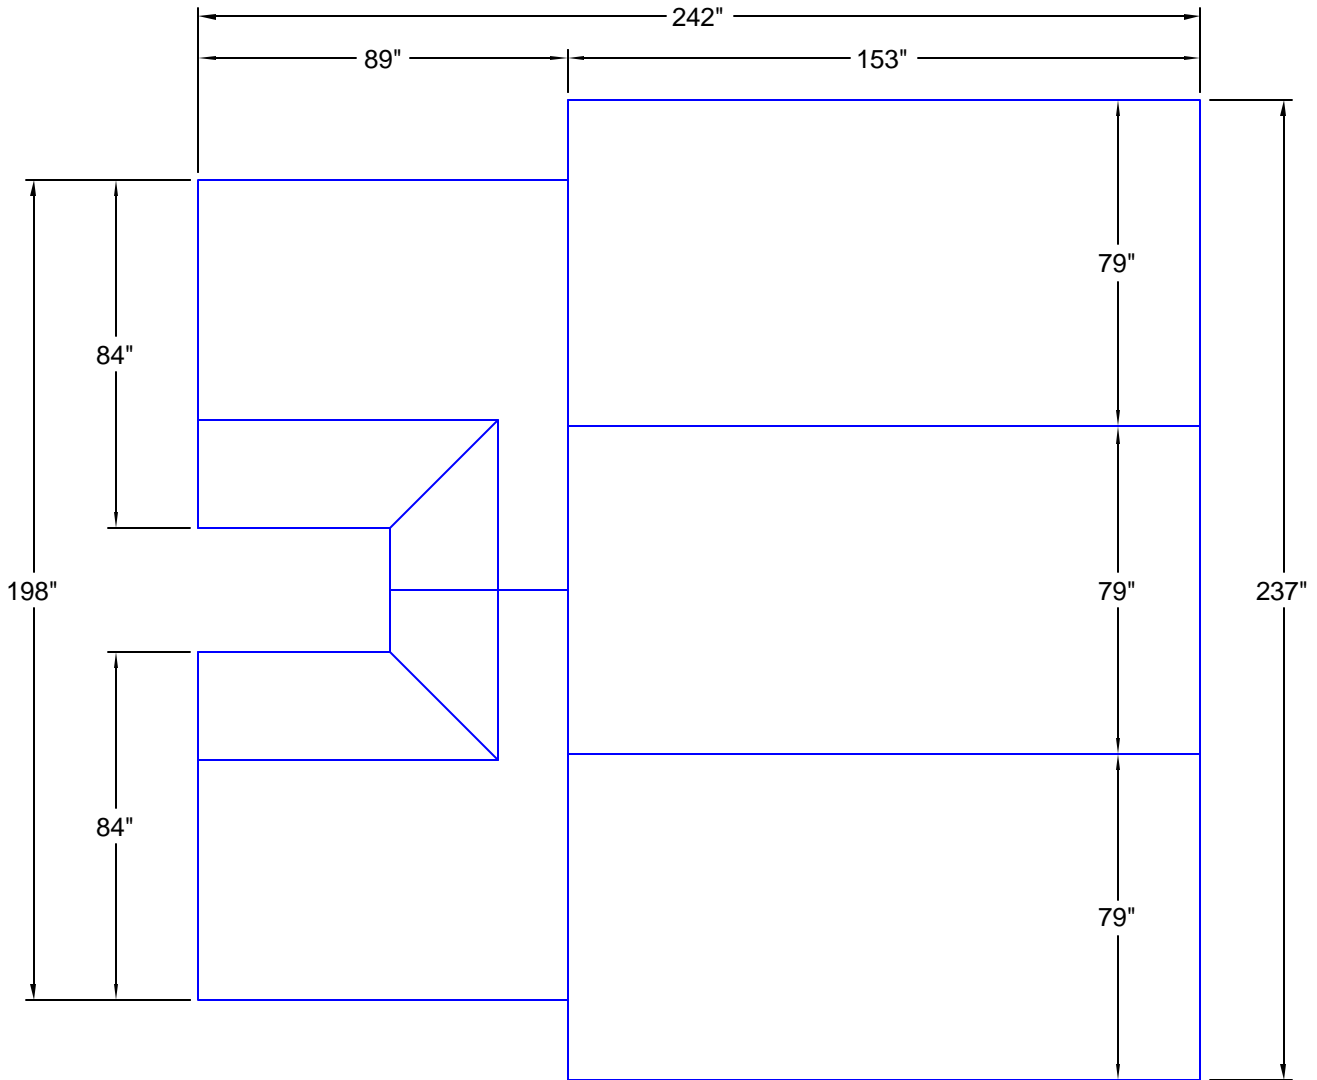

SE653 ESSENTIALS POLE VAULT LANDING SYSTEM DIMENSION PLAN AND SPECIFICATIONS

SPECIFICATIONS

This economical pole vault landing system **meets all high school rules requirements**, including the recommended preferred landing zone. In place of a standard top pad, the Essential PV Landing System employs a skirted mesh top that holds the units together for a snug fit. **Royal Blue only.**

Overall size: 19'-9" x 20'-2" x 26"
Overall size metric: 6.02m x 6.15m x 0.66m

(3) Base units: 6'-7" x 12'-9" x 26"
(2) Front Slant units: 8'-3" x 7'-5" x 26"

Shown with top cover removed to reveal layout of base units.