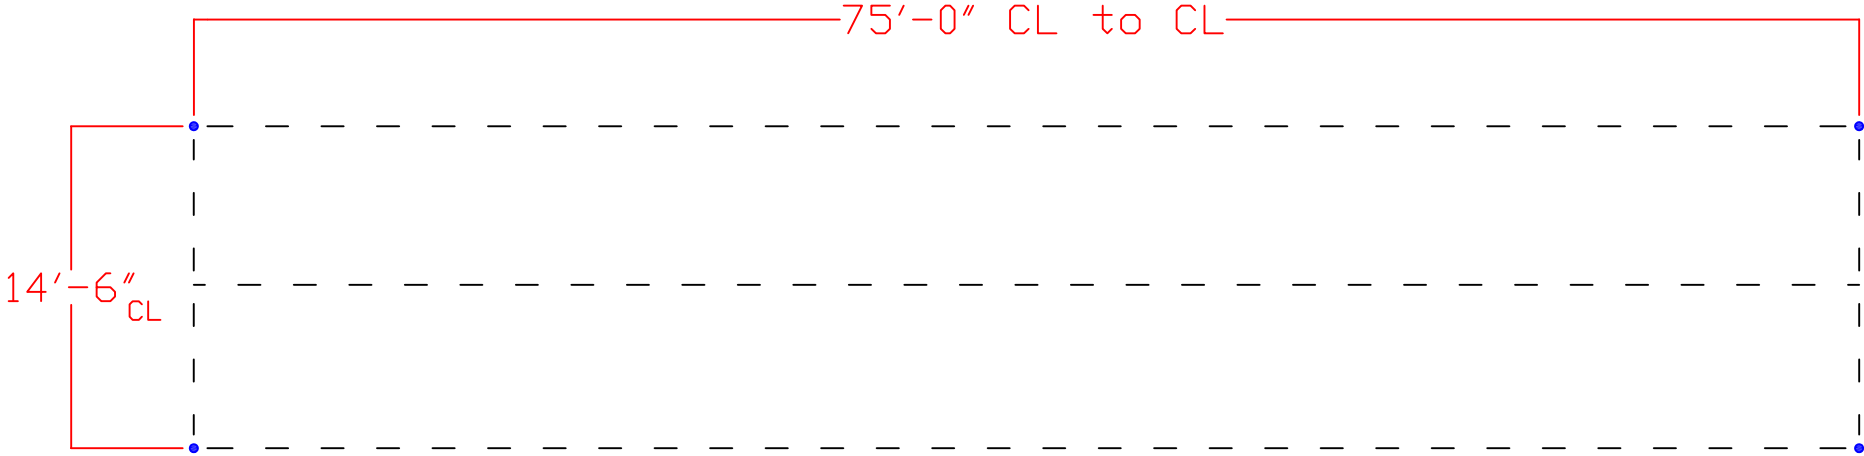

**SportsEdge®  
PowerHouse  
Batting Cage**

--- 3/16" Heavy Duty Cable

POLE LAYOUT - Model # SESBBC-01

12'H x 14'W x 70'L  
SINGLE BASEBALL BATTING CAGE

Proprietary rights of ABT, Inc. are included in the information disclosed herein. The recipient, by accepting this document, agrees that neither this document nor the information disclosed herein nor any part thereof shall be copied, reproduced or transferred to others for manufacturing or for any other purpose except as specifically authorized in writing by ABT, Inc..